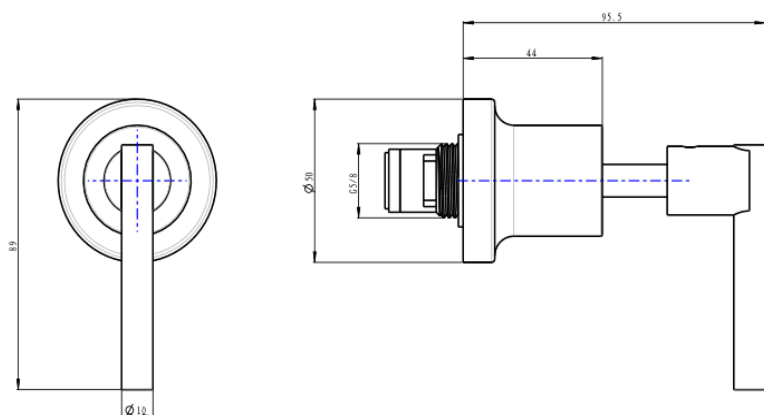

Tre Lever Handle Bath Set

Matte Black

Product Specifications

Code TRE-65-LEV-MB

Barcode 9339897019446

Material Low Lead Brass

Finish Matte Black

Spindle 1/4 Turn Ceramic Disc

Spout Reach 208mm

Experience, *the difference.*

LINSOL.COM.AU

☎ 1300 546 765

@ info@linsol.com.au

✉ PO Box 88, Coniston NSW 2500

Warranty is for domestic use only. All information is correct as at time of writing. The actual product may vary slightly and sizes may be scaled up or down