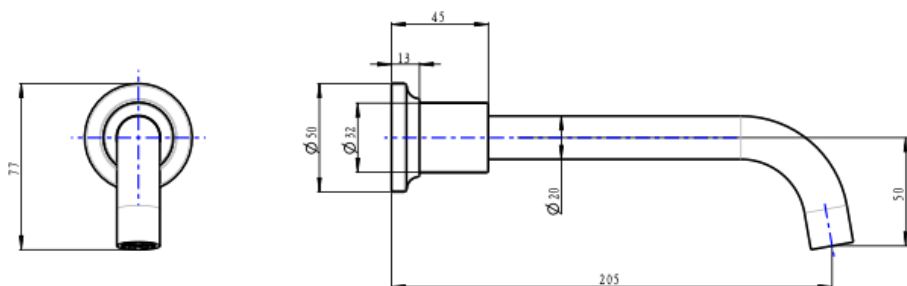

Tre Lever Handle Bath Set

Matte Black

Product Specifications

Code TRE-65-LEV-MB

Barcode 9339897019446

Material Low Lead Brass

Finish Matte Black

Spindle 1/4 Turn Ceramic Disc

Spout Reach 208mm

Experience, *the difference.*

LINSOL.COM.AU

☎ 1300 546 765

@ info@linsol.com.au

✉ PO Box 88, Coniston NSW 2500

Warranty is for domestic use only. All information is correct as at time of writing. The actual product may vary slightly and sizes may be scaled up or down